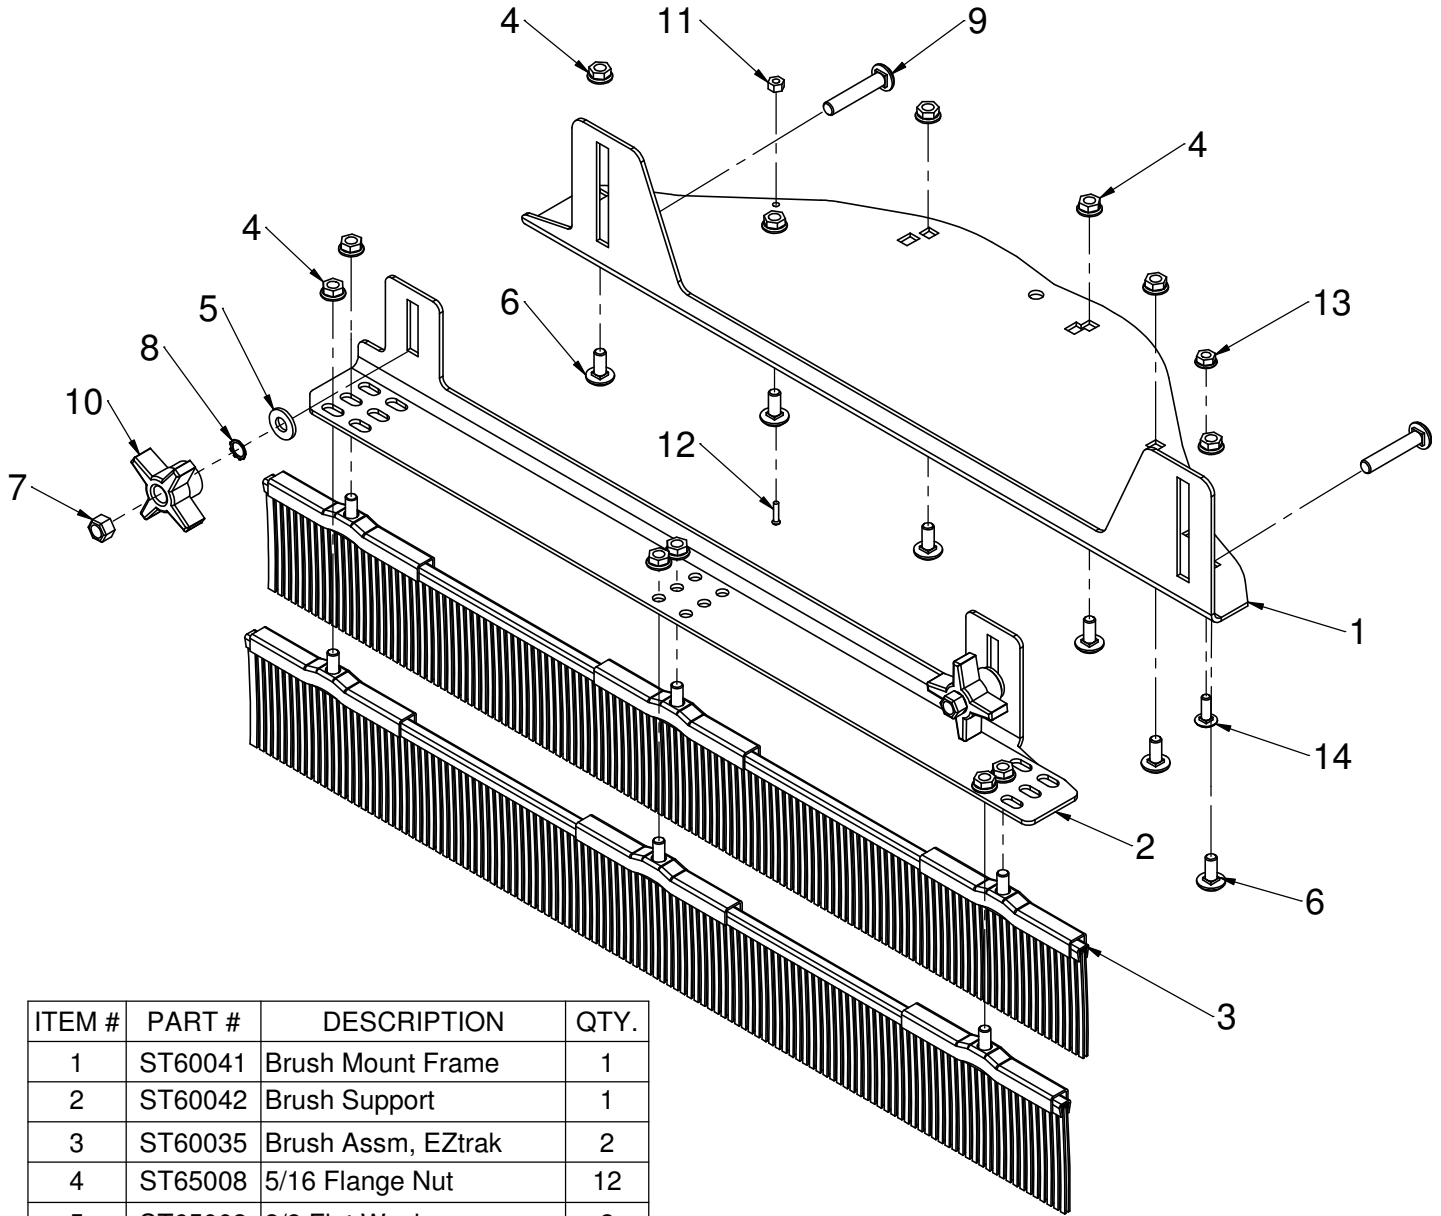

EZtrak Grass Groomer LP1000

PIN Prefixes:	Model Number	Description	PIN Prefix
	LP1000	EZtrak Grass Groomer	

(To file a warranty claim for this product, you will need to enter this PIN Prefix into correct field on the JD WIN system.)

ITEM #	PART #	DESCRIPTION	QTY.
1	ST60041	Brush Mount Frame	1
2	ST60042	Brush Support	1
3	ST60035	Brush Assm, EZtrak	2
4	ST65008	5/16 Flange Nut	12
5	ST65003	3/8 Flat Washer	2
6	ST65006	5/16 x 3/4 Carriage Bolt	6
7	ST65089	3/8 Nylock / Stover Nut	2
8	ST65026	3/8" Star Lock Washer	2
9	ST65082	3/8 x 2 Carriage Bolt	2
10	ST43289	3/8 Plastic Knob	2
11	ST65025	8-32 Nut	1
12	ST65022	8-32 x 5/8 Bolt	1
13	ST65073	1/4" Flange Nut	1
14	ST65053	1/4 x 3/4 Carriage Bolt	1